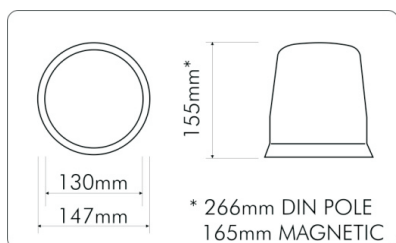

Description

Rotating light signalling device with LED Technology.

Light source with 3 LEDs, silicon belt and mechanical-motion parable.

Tension Regulator.

Multivoltage 12/24V.

Codice Code	Colore Colour	Voltaggio Voltage	LED LEDs	Tipo Type	Montaggio Mounting	Peso Weight	Altezza Height	IP		
REVOLUXION.B		12/24V	3	3W		1000gr	540mm	66	<input checked="" type="checkbox"/>	TB1
REVOLUXION.TB		12-24V	3	3W		1000gr	540mm	66	<input checked="" type="checkbox"/>	TB1
REVOLUXION.A		12/24V	3	3W		1000gr	540mm	66	<input checked="" type="checkbox"/>	TB1
REVOLUXION.R		12-24V	3	3W		1000gr	540mm	66	<input checked="" type="checkbox"/>	TB1

Dimensioni Dimensions (mm)

Imballo Packaging

Pz Pcs: 1 / 5 / 12

Contattaci Contact us

Accessori Accessories

Ricambi Spare Parts