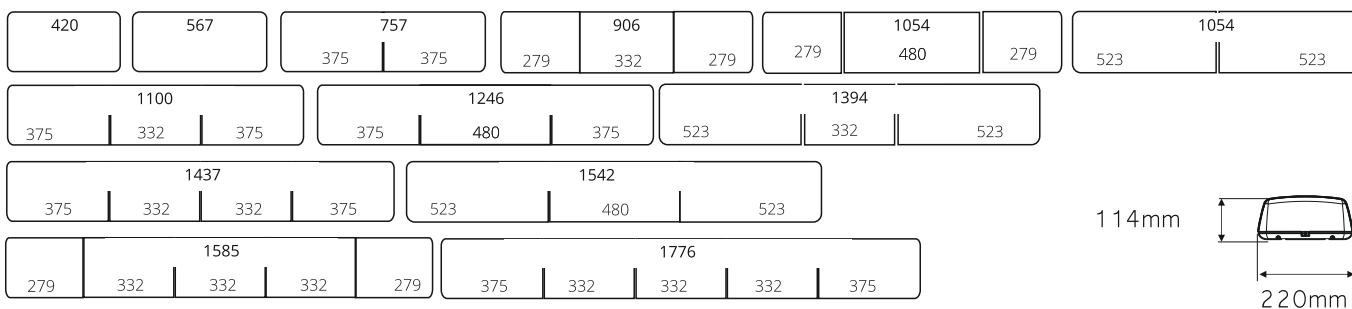

Description

Lightbar **SELENE** model.
Provided with no. 2 double crowns (one per side) **SIDERA 2DS6** technology, 6+6 Blue LEDs.
Or provided with no. 2 double crowns (one per side) **ED flashing TWICE DUAL COLOUR** technology, 6+6 Blue LEDs and 6+6 Amber LEDs.
Magnetic mounting version is provided with **MAGNETIC** plate, 3m cable and cigar plug.

*LUNGHEZZA LENGTH mm 420(42) - 567(56) - 757(75) - 906(90) - 1054(105) - 1100(110) - 1246(124) - 1394(139) - 1437(143) - 1542(154) - 1585(158) - 1776(177)

Dimensioni Dimensions (mm)

Connessione Connection