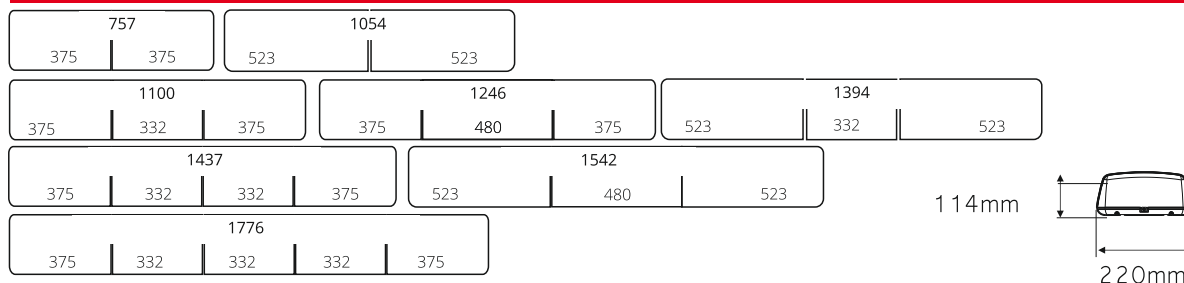

Description

Lightbar **SELENE** model, HALOGEN rotating version, **ROTOVIS 4R** technology.

Provided with no. 2 synchronized double halogen rotating modules (one per side).

Fix mounting version is provided with 3m cable and rubber brackets for mounting the lightbar on the roof of the vehicle.

	
✓	TA1
✓	TA1

*LUNGHEZZA LENGTH mm 757(75) - 1054(105) - 1100(110) -1246(124) - 1394(139) - 1437(143) - 1542(154) - 1776(177)

Dimensioni Dimensions (mm)

Connessione Connection

INCLUSO INCLUDED

3m CABLE

OPTIONAL